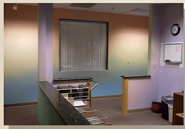

LAZURE CUSTOM WALL DESIGNS PRESENTS HEALING COLOR FOR THE HOME

A LECTURE ON THE ART OF LAZURE PAINTING BY CHARLES ANDRADE

Interior Design, Architecture, Fine Art & Psychology meet in a harmonious way in an innovative style of color glazing for walls known as Lazure painting. Lazured walls produce light saturated color similar to what is seen in nature when one looks out over land or sea through sunlit atmosphere. The general treatment consists of several layers or "veils" of glazed translucent color. These may be used to produce a variety of qualities from soothing and calming to dynamic and invigorating. The color effects can be either gradually sequential or muralistic and dramatic. The final results are durable and completely washable when dried. As well as producing aesthetically pleasing results, lazured walls can act as a calming influence amid the stress of modern life.

HIGHLAND HALL WALDORF SCHOOL

17100 SUPERIOR ST. NORTHRIDGE, CA. 91325

MONDAY, OCTOBER 7TH, 2013 @ 3:30-5:00PM EURYTHMY HALL

REFRESHMENTS WILL BE SERVED FROM 3-3:30PM

Charles Andrade owns and operates Lazure Custom Wall Designs - a mural and decorative/faux painting business. During his post-graduate studies in art therapy in England, at the Tobias Center for Arts & Art Therapy, Andrade was schooled in Lazure, a unique European wall treatment that creates soul-nourishing interior environments. Andrade also lectures, teaches fine art classes and offers Lazure workshops worldwide.